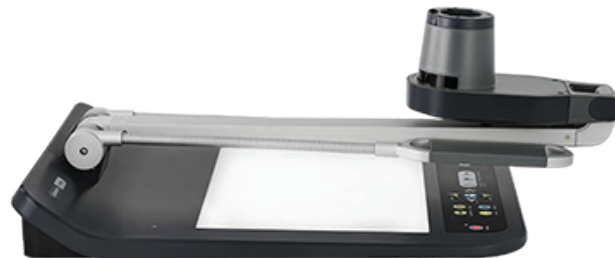

Lumens PS753

4K Desktop Document Camera

Lumens[®]

This 300x zoom desktop document camera has a professional Sony imaging sensor, delivering vivid colours and detailed pictures of documents or a 3D objects. The PS753 is easy connects to computers, displays, and networks, to use in lecture halls and professional meetings and classrooms, where highest resolution images for display on large projectors or interactive touch screens to capture the fine detail.

Multi-Angle Lighting

With dual lights on adjustable gooseneck mounts: any object is perfectly lit from above without glare or reflections. A backlit LED light under the display area allowing photo negatives and X-rays from below.

Lumens PS753

Lumens PS753

> A3 Shooting Area

Built-In Microphone

8.6 Megapixels

HDMI

VGA

5 Year
Warranty

x 300
Zoom

USB Plug & Play

Foldable Arm

Built-In LED Lights

Product Specification

Lumens PS753

Lumens PS753

Image Sensor	1/2.8" 8M CMOS Colour Image Sensor
Total Pixels	8.6 Megapixels
Frame Rate	30fps for all resolutions 60fps for 1080p and 720p
Output Resolution	XGA / 720p / 1080p / 2160p
Total Zoom	x 300 (maximum)
Zoom	x 30
Digital Zoom	x 30 (maximum)
Max Shooting Max	522 x 308 mm
Sharpness	MTF 1700 lines (at 2160p)
Focus Mode	Auto / Manual
Image Resolution	0° / 90° / 180° / 270° / Flip / Mirror
Lamp	1. Duel LED Side lamps 2. Built in LED Backlight
Arm	Mechanical Arm
Power Supplied	External, 12V DC Adapter (100~240 VAC) / PoE+
Input	1 x HDMI (support 4K), HDMI Pass-through
Output	1 x HDMI / 1 x VGA (up to 1080p) / USB 2.0 / IP Streaming
Control	RS-232 / USB / Ethernet
USB Image	
Transmission	USB 2.0 (480 Mbps)
Driver	UVC / UAC
USB Host	USB 2.0 Type-A x 1 (For mouse, USB Flash Drive)
Built-in Memory	Yes
Audio In	1 x Built-in Mic / 1 x Line in (3.5mm)
Audio Out	Line Out (3.5mm)